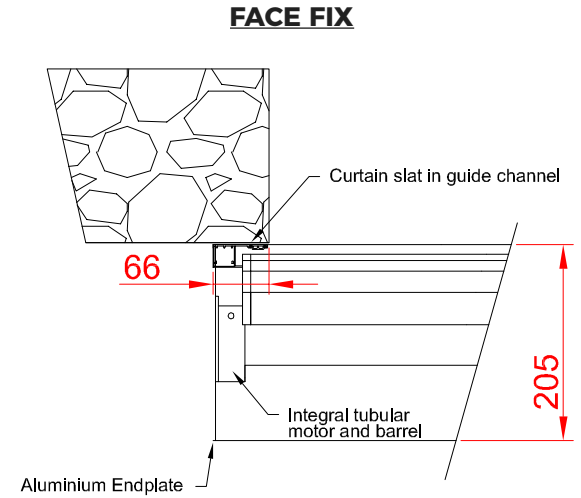

BOTTOM SLAT

Extruded aluminium bottom slat with rubber weather seal.

GUIDE CHANNELS

Extruded aluminium guide channels with brush inserts. Width of 66mm.

Finish: To match curtain, White or Brown as standard. Brown for wood effect curtains. Option to powder coat any RAL / BS colour (surcharge applies).

The Compact garage door can be tailored to requirements and installed as a standard security shutter, the T55.

CE compliant to all applicable directives and standards.

Guide Height (mm)	Plate Size (mm)
2195	205

COMPACT GARAGE DOOR

SPACE-SAVING ROLLER GARAGE DOOR :: TECHNICAL DATASHEET

FRONT FACE

FIXING DETAIL

SLAT PROFILE

GUIDE CHANNELS