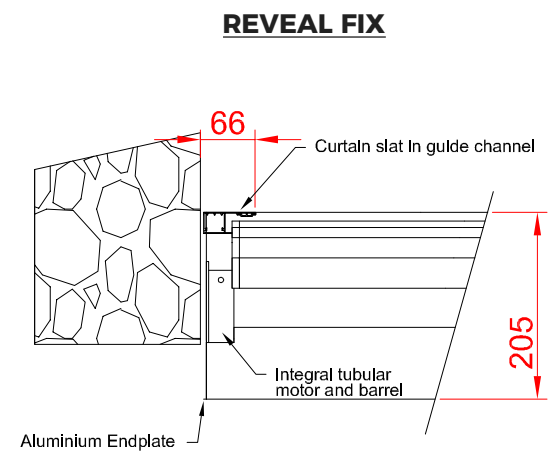

The Compact garage door can be tailored to requirements and installed as a standard security shutter, the T55.

CE compliant to all applicable directives and standards.

Guide Height (mm)	Plate Size (mm)
2195	205

COMPACT GARAGE DOOR

SPACE-SAVING ROLLER GARAGE DOOR :: TECHNICAL DATASHEET

FRONT FACE

FIXING DETAIL

SLAT PROFILE

GUIDE CHANNELS