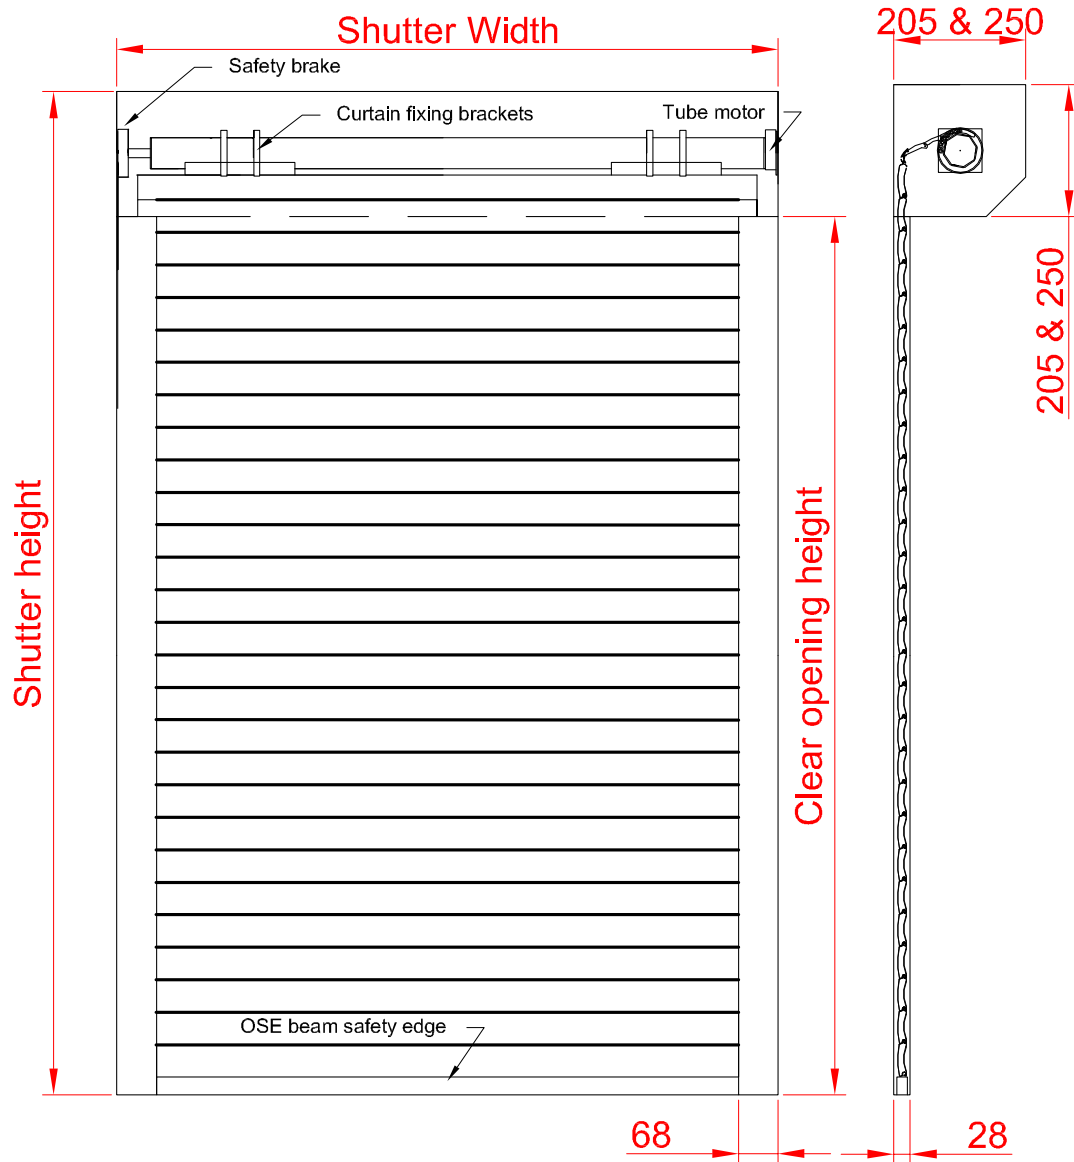

COMPACT GARAGE DOOR

SPACE-SAVING ROLLER GARAGE DOOR :: TECHNICAL DATASHEET

FRONT FACE