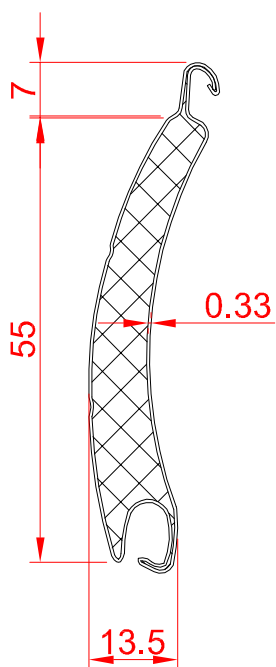

Finish: White, Grey, Silver, Ivory, Cream White, Beige, Anthracite, Velvet Brown, Brown, Black, Fir Green, Blue, Red, Painted Irish Oak, Painted Golden Oak or Painted Rosewood as standard.

Visible Face:	55mm
Weight per m ² :	4kg
Maximum Width:	3000mm
Maximum Area:	9m ²
Slat U-Value:	2.9W/m ² K

BOTTOM SLAT

Extruded aluminium bottom slat with rubber weather seal.

GUIDE CHANNELS

Extruded aluminium guide channels with brush inserts. Width of 66mm.

Finish: To match curtain, White or Brown as standard. Brown for wood effect curtains. Option to powder coat any RAL / BS colour (surcharge applies).

The Compact garage door can be tailored to requirements and installed as a standard security shutter, the T55.

CE compliant to all applicable directives and standards.

Guide Height (mm)	Plate Size (mm)
2195	205

COMPACT GARAGE DOOR

SPACE-SAVING ROLLER GARAGE DOOR :: TECHNICAL DATASHEET

FRONT FACE

FIXING DETAIL

SLAT PROFILE

GUIDE CHANNELS