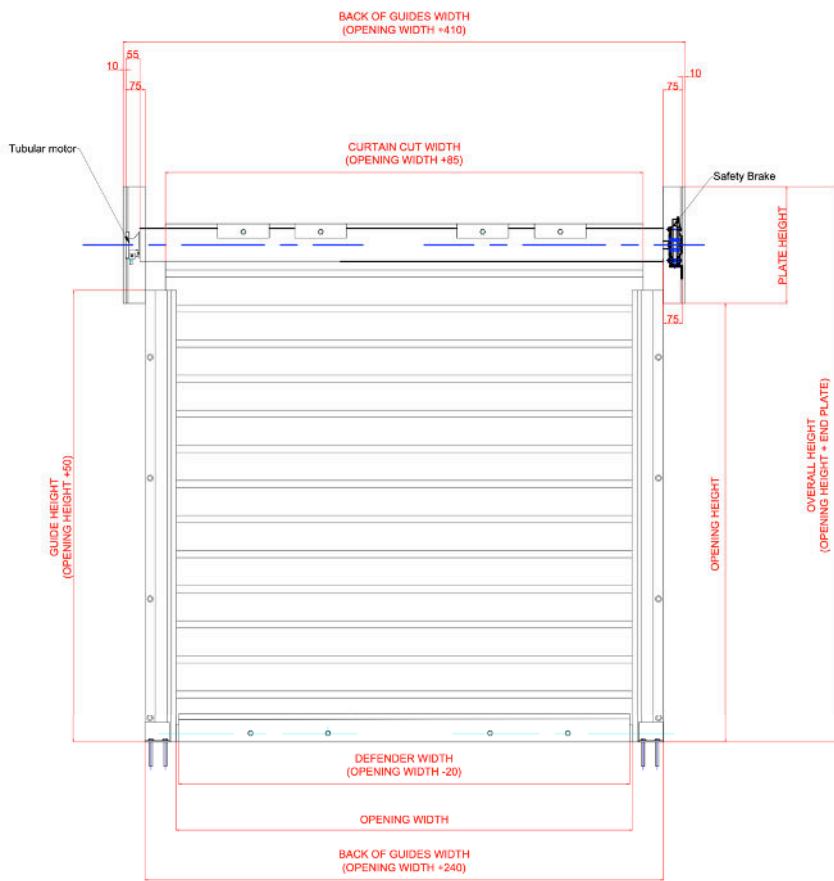

Guide Height (mm)	Plate Size (mm)
3000	400 (tubular motor only)
4800	450
6200	500
7800	550
9800	600

Plate sizes shown as a guide only and may vary.

BOTTOM SLAT

Extruded aluminium bottom slat with solid aluminium defenders.

GUIDE CHANNELS

Extruded aluminium guide channels with rubber weather seal. Width of 120mm.

Finish: Mill as standard. Option to powder coat any RAL / BS colour (surcharge applies).

OPERATION

Tubular Motor: With internal rocker switch or external key switch and safety brake as appropriate to comply with legislation. Manual override facility & crank handle as required (surcharge applies).

UKCA and CE compliant to all applicable directives and standards.

E130 Elite (SR3 / C5)

LPCB Rated Security Shutter

ROCHÉ

TUBULAR MOTOR

Suitable for Internal Face Fit Only:

OUTBOARD MOTOR

Suitable for Internal Face Fit Only:

SLAT PROFILE & QUIRK

GUIDE CHANNELS