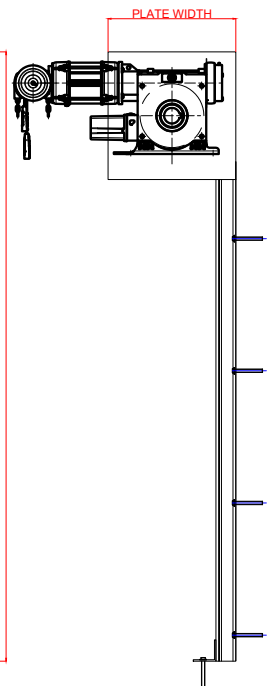

OUTBOARD MOTOR