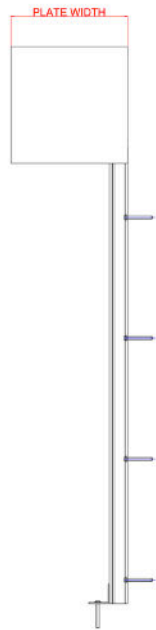

E130 Elite (SR3 / C5)

LPCB Rated Security Shutter

ROCHÉ

TUBULAR MOTOR