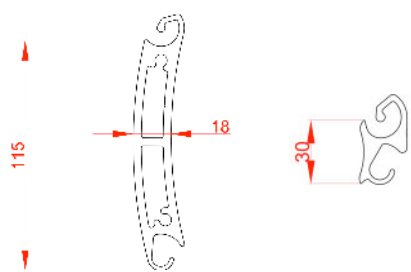

Guide Height (mm)	Plate Size (mm)
3000	400 (tubular motor only)
4800	450
6200	500
7800	550
9800	600

Plate sizes shown as a guide only and may vary.

BOTTOM SLAT

Extruded aluminium bottom slat with solid aluminium defenders.

GUIDE CHANNELS

Extruded aluminium guide channels with rubber weather seal. Width of 120mm.

Finish: Mill as standard. Option to powder coat any RAL / BS colour (surcharge applies).

OPERATION

Tubular Motor: With internal rocker switch or external key switch and safety brake as appropriate to comply with legislation. Manual override facility & crank handle as required (surcharge applies).

UKCA and CE compliant to all applicable directives and standards.

E130 Elite (SR3 / C5)

LPCB Rated Security Shutter

ROCHÉ

TUBULAR MOTOR

Suitable for Internal Face Fit Only:

OUTBOARD MOTOR

Suitable for Internal Face Fit Only:

SLAT PROFILE & QUIRK

GUIDE CHANNELS