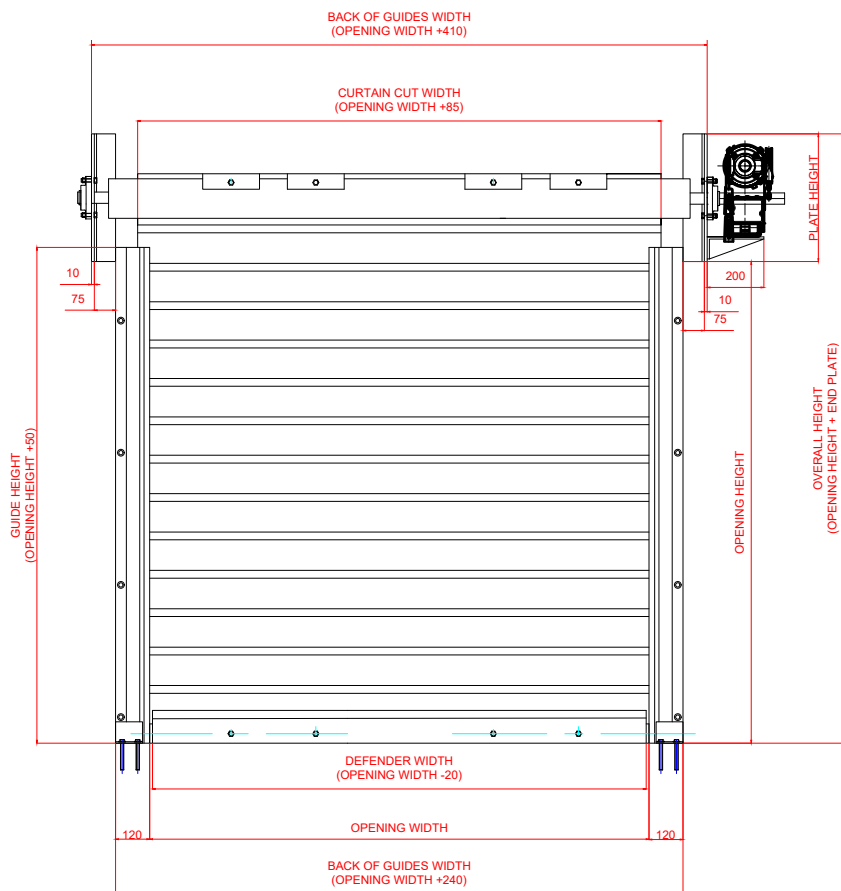

Finish: Mill as standard. Option to powder coat any RAL / BS colour (surcharge applies).

Slat Face:	115mm + 30mm anti-lift profile
Weight per m ² :	30kg
Maximum Width:	10m
Maximum Area:	90m ²

ENCLOSURE

Not provided as standard. Steel casing available on request.

Guide Height (mm)	Plate Size (mm)
3000	400 (tubular motor only)
4800	450
6200	500
7800	550
9800	600

Plate sizes shown as a guide only and may vary.

BOTTOM SLAT

Extruded aluminium bottom slat with solid aluminium defenders.

UKCA and CE compliant to all applicable directives and standards.

E130 Elite (SR3 / C5)

LPCB Rated Security Shutter

ROCHÉ

TUBULAR MOTOR

Suitable for Internal Face Fit Only:

OUTBOARD MOTOR

Suitable for Internal Face Fit Only:

SLAT PROFILE & QUIRK

GUIDE CHANNELS