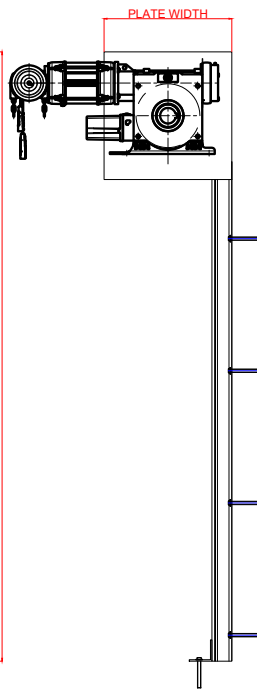

OUTBOARD MOTOR