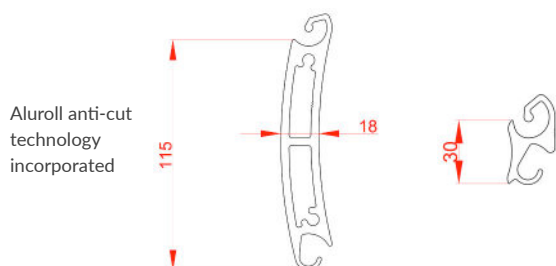

## TUBULAR MOTOR

Suitable for Internal Face Fit Only:

## SLAT PROFILE & QUIRK